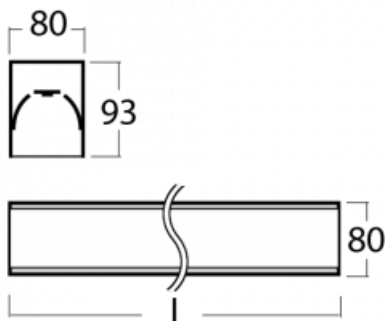

# Lina80-S

05S-200I-35GGTD/840, W

EPD®

Lina80-S luminaires are available in recessed, surface, suspended or wall mounted versions, including the illuminated corner segments. Lina80-S system luminaire can be used to create different shapes or long lines, with special joints that prevent any light to shine through, creating thus a seamless visual effect, suitable for small offices as well as big halls.

## Technical drawing

Type of installation	Recessed, Surface, Wall mounted, Suspended, 3 circuit track
Light distribution	Direct
Luminaire shape	Linear
Colour of the luminaires	White
Material	Aluminium
Lifetime	L90/B50 60 000 hours
Warranty	5 years
Description of luminaires	Luminaire recessed/surface/wall mounted/suspended/3 circuit track
Dimensions	1964 mm × 80 mm × 93 mm
Light source	LED MODUL
Type of optical system	Microprisma
Luminous flux*	4770 lm
Colour Temperature	4000 K cool white
Luminous efficacy	110 lm/W
MacAdam Light source	2
Colour rendering index	80
UGR max. X=4H Y=8H, ρ=70,50,20	20.5