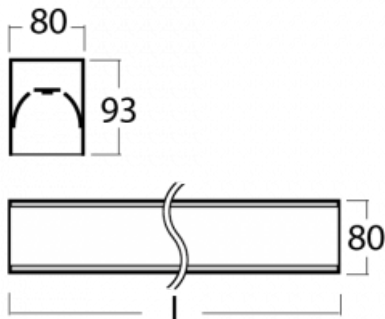

Luminaire

Lina80-S

05S-200I-35GGM3/830, S

Lina80-S luminaires are available in recessed, surface, suspended or wall mounted versions, including the illuminated corner segments. Lina80-S system luminaire can be used to create different shapes or long lines, with special joints that prevent any light to shine through, creating thus a seamless visual effect, suitable for small offices as well as big halls.

Technical drawing

Type of installation	Recessed, Surface, Wall mounted, Suspended, 3 circuit track
Light distribution	Direct
Luminaire shape	Linear
Colour of the luminaires	Silver
Material	Aluminium
Lifetime	L90/B50 60 000 hours
Warranty	2 years
Description of luminaires	Luminaire recessed/surface/wall mounted/suspended/3 circuit track
Dimensions (l × w × h mm)	1964 mm × 80 mm × 93 mm
Light source	LED MODUL
DIR optical system	Microprisma
Luminous flux*	4540 lm
Colour Temperature	3000 K warm white
Luminous efficacy	105 lm/W
MacAdam Light source	2
Colour rendering index	80
UGR max. X=4H Y=8H, ρ=70,50,20	20.3

00-00300, N
 wire suspension
 2000mm

00-00301, N
 wire suspension
 4000mm

00-00302, N
 wire suspension
 6000mm

00-00359, K
 cable 4x0,75 4000mm

00-00363, K
 cable 5x1,5 2000mm

00-00364, K
 cable 5x1,5 4000mm

00-20900, F
 bracket for installation
 of suspended type of
 profile as recessed
 trimless

00-21300, S
 Lipo80-S, Lina80-S -
 pendant profile for track
 luminaires; l = 1122mm

00-21301, S
 Lipo80-S, Lina80-S -
 pendant profile for track
 luminaires; l = 2242mm