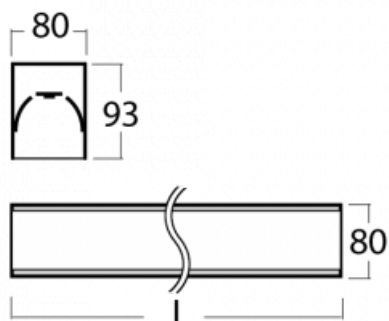

Luminaire

Lina80-S

05S-200I-35GGE/840, B

Lina80-S luminaires are available in recessed, surface, suspended or wall mounted versions, including the illuminated corner segments. Lina80-S system luminaire can be used to create different shapes or long lines, with special joints that prevent any light to shine through, creating thus a seamless visual effect, suitable for small offices as well as big halls.

Technical drawing

Type of installation	Recessed, Surface, Wall mounted, Suspended, 3 circuit track
Light distribution	Direct
Luminaire shape	Linear
Colour of the luminaires	Black
Material	Aluminium
Lifetime	L90/B50 60 000 hours
Warranty	5 years
Description of luminaires	Luminaire recessed/surface/wall mounted/suspended/3 circuit track
Dimensions (l × w × h mm)	1964 mm × 80 mm × 93 mm
Weight	6.9 kg
Light source	LED MODUL
DIR optical system	Microprisma
Luminous flux*	4770 lm
Colour Temperature	4000 K cool white
Luminous efficacy	110 lm/W
MacAdam Light source	2
Colour rendering index	80
UGR max. X=4H Y=8H, ρ=70,50,20	20.5

Luminaire power input*	43.4 W
Connection of the luminaires	ON/OFF
Electrical voltage	220-240V
Frequency	50/60Hz

  IP 40

*±10 %

Downloads

Installation instructions

Photos

Accessories

00-00200, N
 straight connector

00-20700, B
 2 pcs of wall fastening
 Lipo/Lina/Sant

00-20900, F
 bracket for installation
 of suspended type of
 profile as recessed
 trimless

00-21300, B
 Lipo80-S, Lina80-S -
 pendant profile for track
 luminaires; l = 1122mm