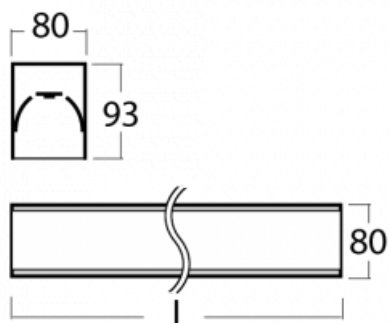

# Lina80-S

05S-200I-35GGE/830, W

EPD®

Lina80-S luminaires are available in recessed, surface, suspended or wall mounted versions, including the illuminated corner segments. Lina80-S system luminaire can be used to create different shapes or long lines, with special joints that prevent any light to shine through, creating thus a seamless visual effect, suitable for small offices as well as big halls.

## Technical drawing

Type of installation	Recessed, Surface, Wall mounted, Suspended, 3 circuit track
Light distribution	Direct
Luminaire shape	Linear
Colour of the luminaires	White
Material	Aluminium
Lifetime	L90/B50 60 000 hours
Warranty	5 years
Description of luminaires	Luminaire recessed/surface/wall mounted/suspended/3 circuit track
Dimensions	1964 mm × 80 mm × 93 mm
Weight	7.3 kg
Light source	LED MODUL
Type of optical system	Microprisma
Luminous flux*	4540 lm
Colour Temperature	3000 K warm white
Luminous efficacy	105 lm/W
MacAdam Light source	2
Colour rendering index	80
UGR max. X=4H Y=8H, ρ=70,50,20	20.3

**00-20700, W**  
 2 pcs of wall fastening  
 Lipo/Lina

**00-20900, F**  
 bracket for installation  
 of suspended type of  
 profile as recessed  
 trimless

**00-21300, W**  
 Lipo80-S, Lina80-S -  
 pendant profile for track  
 luminaires; l = 1122mm

**00-21301, W**  
 Lipo80-S, Lina80-S -  
 pendant profile for track  
 luminaires; l = 2242mm

**00-51300, W**  
 set for suspension into  
 3-phase track, non-  
 dimmable luminaires

**00-51301, W**  
 set for suspension into  
 3-phase track, dimmable  
 luminaires