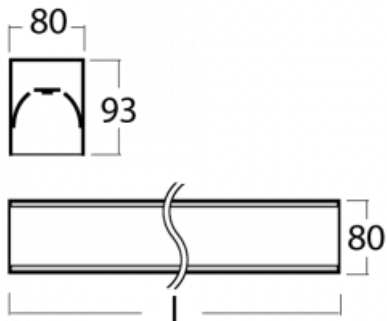

Luminaire

Lina80-S

05S-200I-35GGD/840, W

Lina80-S luminaires are available in recessed, surface, suspended or wall mounted versions, including the illuminated corner segments. Lina80-S system luminaire can be used to create different shapes or long lines, with special joints that prevent any light to shine through, creating thus a seamless visual effect, suitable for small offices as well as big halls.

Technical drawing

| | |
|-----------------------------------|---|
| Type of installation | Recessed, Surface, Wall mounted, Suspended, 3 circuit track |
| Light distribution | Direct |
| Luminaire shape | Linear |
| Colour of the luminaires | White |
| Material | Aluminium |
| Lifetime | L90/B50 60 000 hours |
| Warranty | 5 years |
| Description of luminaires | Luminaire recessed/surface/wall mounted/suspended/3 circuit track |
| Dimensions (l x w x h mm) | 1964 mm x 80 mm x 93 mm |
| Weight | 7.4 kg |
| Light source | LED MODUL |
| DIR optical system | Microprisma |
| Luminous flux* | 4770 lm |
| Colour Temperature | 4000 K cool white |
| Luminous efficacy | 110 lm/W |
| MacAdam Light source | 2 |
| Colour rendering index | 80 |
| UGR max. X=4H Y=8H, ρ=70,50,20 | 20.5 |

Photos

Accessories

00-00200, N
 straight connector

00-00300, N
 wire suspension
 2000mm

00-00301, N
 wire suspension
 4000mm

00-00302, N
 wire suspension
 6000mm

00-00354, W
 cable 5x0,75 1000mm,
 white

00-00355, W
 cable 5x0,75 2000mm,
 white

00-00356, W
 cable 5x0,75 4000mm,
 white

00-00357, W
 cable 5x0,75 6000mm,
 white

00-00363, K
 cable 5x1,5 2000mm

00-00364, K
 cable 5x1,5 4000mm

00-00365, K
 cable 5x1,5 6000mm

00-00366, K
 cable 7x0,75 2000mm