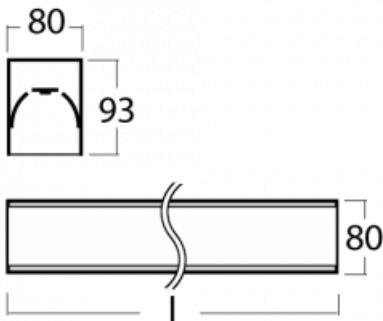

Luminaire

Lina80-S

05S-200I-35GEM/840, B

EPD®

Lina80-S luminaires are available in recessed, surface, suspended or wall mounted versions, including the illuminated corner segments. Lina80-S system luminaire can be used to create different shapes or long lines, with special joints that prevent any light to shine through, creating thus a seamless visual effect, suitable for small offices as well as big halls.

Technical drawing

Type of installation	Recessed, Surface, Wall mounted, Suspended, 3 circuit track
Light distribution	Direct
Luminaire shape	Linear
Colour of the luminaires	Black
Material	Aluminium
Lifetime	L90/B50 60 000 hours
Warranty	5 years
Description of luminaires	Luminaire recessed/surface/wall mounted/suspended/3 circuit track
Dimensions	1964 mm × 80 mm × 93 mm
Light source	LED MODUL
Type of optical system	Microprisma
Luminous flux*	1660 lm
Colour Temperature	4000 K cool white
Luminous efficacy	121 lm/W
MacAdam Light source	2
Colour rendering index	80
UGR max. X=4H Y=8H, ρ=70,50,20	16.8

00-00300, N
 wire suspension
 2000mm

00-00301, N
 wire suspension
 4000mm

00-00302, N
 wire suspension
 6000mm

00-00363, K
 cable 5x1,5 2000mm

00-00364, K
 cable 5x1,5 4000mm

00-00365, K
 cable 5x1,5 6000mm

00-21300, B
 Lipo80-S, Lina80-S -
 pendant profile for track
 luminaires; l = 1122mm

00-21301, B
 Lipo80-S, Lina80-S -
 pendant profile for track
 luminaires; l = 2242mm

00-51300, B
 set for suspension into
 3-phase track, non-
 dimmable luminaires