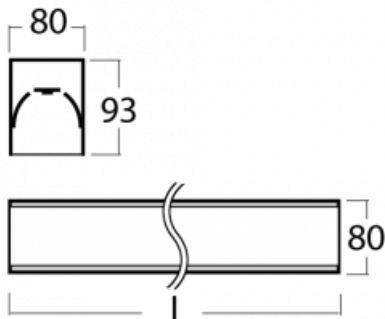

# Lina80-S

05S-200I-35GEM/830, B

EPD®

Lina80-S luminaires are available in recessed, surface, suspended or wall mounted versions, including the illuminated corner segments. Lina80-S system luminaire can be used to create different shapes or long lines, with special joints that prevent any light to shine through, creating thus a seamless visual effect, suitable for small offices as well as big halls.

## Technical drawing

Type of installation	Recessed, Surface, Wall mounted, Suspended, 3 circuit track
Light distribution	Direct
Luminaire shape	Linear
Colour of the luminaires	Black
Material	Aluminium
Lifetime	L90/B50 60 000 hours
Warranty	5 years
Description of luminaires	Luminaire recessed/surface/wall mounted/suspended/3 circuit track
Dimensions	1964 mm × 80 mm × 93 mm
Light source	LED MODUL
Type of optical system	Microprisma
Luminous flux*	1580 lm
Colour Temperature	3000 K warm white
Luminous efficacy	115 lm/W
MacAdam Light source	2
Colour rendering index	80
UGR max. X=4H Y=8H, ρ=70,50,20	16.6

**00-20700, B**  
 2 pcs of wall fastening  
 Lipo/Lina

**00-20900, F**  
 bracket for installation  
 of suspended type of  
 profile as recessed  
 trimless

**00-21300, B**  
 Lipo80-S, Lina80-S -  
 pendant profile for track  
 luminaires; l = 1122mm