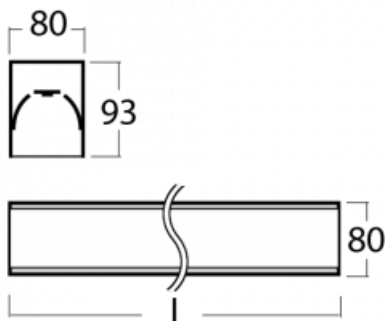

Luminaire

Lina80-S

05S-200I-35GEE/830, B

EPD®

Lina80-S luminaires are available in recessed, surface, suspended or wall mounted versions, including the illuminated corner segments. Lina80-S system luminaire can be used to create different shapes or long lines, with special joints that prevent any light to shine through, creating thus a seamless visual effect, suitable for small offices as well as big halls.

Technical drawing

Type of installation	Recessed, Surface, Wall mounted, Suspended, 3 circuit track
Light distribution	Direct
Luminaire shape	Linear
Colour of the luminaires	Black
Material	Aluminium
Lifetime	L90/B50 60 000 hours
Warranty	5 years
Description of luminaires	Luminaire recessed/surface/wall mounted/suspended/3 circuit track
Dimensions	1964 mm × 80 mm × 93 mm
Weight	6.9 kg
Light source	LED MODUL
Type of optical system	Microprisma
Luminous flux*	1580 lm
Colour Temperature	3000 K warm white
Luminous efficacy	115 lm/W
MacAdam Light source	2
Colour rendering index	80
UGR max. X=4H Y=8H, ρ=70,50,20	16.6

Luminaire power input*	13.7 W
Connection of the luminaires	ON/OFF
Electrical voltage	220-240V
Frequency	50/60Hz

  IP 40

*±10 %

Downloads

Installation instructions

Photos

Accessories

00-00200, N
 straight connector