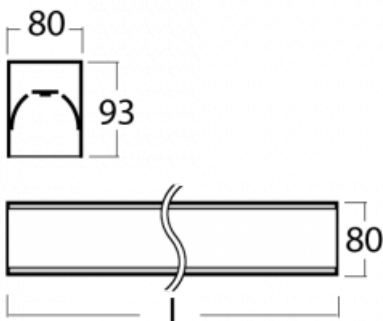

Luminaire

Lina80-S

05S-200I-35GED/840, S

EPD®

Lina80-S luminaires are available in recessed, surface, suspended or wall mounted versions, including the illuminated corner segments. Lina80-S system luminaire can be used to create different shapes or long lines, with special joints that prevent any light to shine through, creating thus a seamless visual effect, suitable for small offices as well as big halls.

Technical drawing

Type of installation	Recessed, Surface, Wall mounted, Suspended, 3 circuit track
Light distribution	Direct
Luminaire shape	Linear
Colour of the luminaires	Silver
Material	Aluminium
Lifetime	L90/B50 60 000 hours
Warranty	5 years
Description of luminaires	Luminaire recessed/surface/wall mounted/suspended/3 circuit track
Dimensions	1964 mm × 80 mm × 93 mm
Light source	LED MODUL
Type of optical system	Microprisma
Luminous flux*	1660 lm
Colour Temperature	4000 K cool white
Luminous efficacy	121 lm/W
MacAdam Light source	2
Colour rendering index	80
UGR max. X=4H Y=8H, ρ=70,50,20	16.8