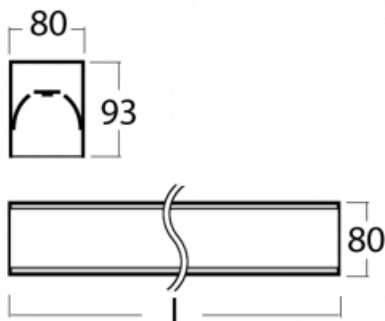

Luminaire

Lina80-S

05S-200I-30GHTD/840, S

EPD[®]

Lina80-S luminaires are available in recessed, surface, suspended or wall mounted versions, including the illuminated corner segments. Lina80-S system luminaire can be used to create different shapes or long lines, with special joints that prevent any light to shine through, creating thus a seamless visual effect, suitable for small offices as well as big halls.

Technical drawing

Type of installation	Recessed, Surface, Wall mounted, Suspended, 3 circuit track
Light distribution	Direct
Luminaire shape	Linear
Colour of the luminaires	Silver
Material	Aluminium
Lifetime	L80/B10 70 000 hours
Warranty	5 years
Description of luminaires	Luminaire recessed/surface/wall mounted/suspended/3 circuit track
Dimensions	1683 mm × 80 mm × 93 mm
Light source	LED MODUL
Type of optical system	Microprisma
Luminous flux*	6740 lm
Colour Temperature	4000 K cool white
Luminous efficacy	103 lm/W
MacAdam Light source	2
Colour rendering index	80
UGR max. X=4H Y=8H, ρ=70,50,20	22.2