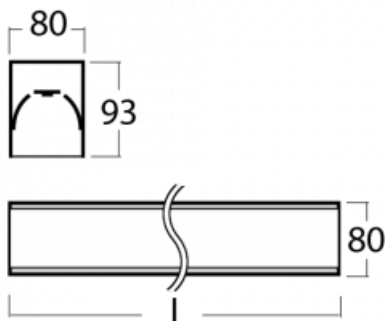

Luminaire

Lina80-S

05S-200I-30GHE/830, S

EPD®

Lina80-S luminaires are available in recessed, surface, suspended or wall mounted versions, including the illuminated corner segments. Lina80-S system luminaire can be used to create different shapes or long lines, with special joints that prevent any light to shine through, creating thus a seamless visual effect, suitable for small offices as well as big halls.

Technical drawing

Type of installation	Recessed, Surface, Wall mounted, Suspended, 3 circuit track
Light distribution	Direct
Luminaire shape	Linear
Colour of the luminaires	Silver
Material	Aluminium
Lifetime	L80/B10 70 000 hours
Warranty	5 years
Description of luminaires	Luminaire recessed/surface/wall mounted/suspended/3 circuit track
Dimensions	1683 mm × 80 mm × 93 mm
Light source	LED MODUL
Type of optical system	Microprisma
Luminous flux*	6420 lm
Colour Temperature	3000 K warm white
Luminous efficacy	98 lm/W
MacAdam Light source	2
Colour rendering index	80
UGR max. X=4H Y=8H, ρ=70,50,20	22.1

Luminaire power input*	65.7 W
Connection of the luminaires	ON/OFF
Electrical voltage	220-240V
Frequency	50/60Hz

 **CE** IP 40

*±10 %

Downloads

Installation instructions

Photos

Accessories

00-00200, N
 straight connector

00-21300, S
 Lipo80-S, Lina80-S -
 pendant profile for track
 luminaires; l = 1122mm

00-21301, S
 Lipo80-S, Lina80-S -
 pendant profile for track
 luminaires; l = 2242mm

00-51300, S
 set for suspension into
 3-phase track, non-
 dimmable luminaires