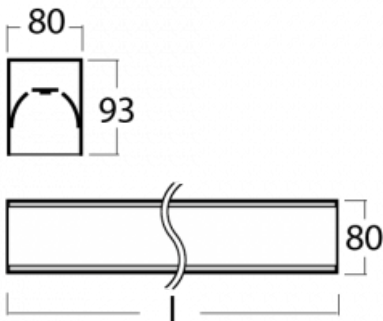

# Lina80-S

05S-200I-30GGTD/830, W

Lina80-S luminaires are available in recessed, surface, suspended or wall mounted versions, including the illuminated corner segments. Lina80-S system luminaire can be used to create different shapes or long lines, with special joints that prevent any light to shine through, creating thus a seamless visual effect, suitable for small offices as well as big halls.

## Technical drawing

Type of installation	Recessed, Surface, Wall mounted, Suspended, 3 circuit track
Light distribution	Direct
Luminaire shape	Linear
Colour of the luminaires	White
Material	Aluminium
Lifetime	L90/B50 60 000 hours
Warranty	5 years
Description of luminaires	Luminaire recessed/surface/wall mounted/suspended/3 circuit track
Dimensions (l × w × h mm)	1683 mm × 80 mm × 93 mm
Light source	LED MODUL
DIR optical system	Microprisma
Luminous flux*	3890 lm
Colour Temperature	3000 K warm white
Luminous efficacy	105 lm/W
MacAdam Light source	2
Colour rendering index	80
UGR max. X=4H Y=8H, ρ=70,50,20	20.3

**00-00354, W**  
 cable 5x0,75 1000mm,  
 white

**00-00355, W**  
 cable 5x0,75 2000mm,  
 white

**00-00356, W**  
 cable 5x0,75 4000mm,  
 white

**00-00357, W**  
 cable 5x0,75 6000mm,  
 white

**00-00363, K**  
 cable 5x1,5 2000mm

**00-21300, W**  
 Lipo80-S, Lina80-S -  
 pendant profile for track  
 luminaires; l = 1122mm

**00-21301, W**  
 Lipo80-S, Lina80-S -  
 pendant profile for track  
 luminaires; l = 2242mm

**00-51300, W**  
 set for suspension into  
 3-phase track, non-  
 dimmable luminaires