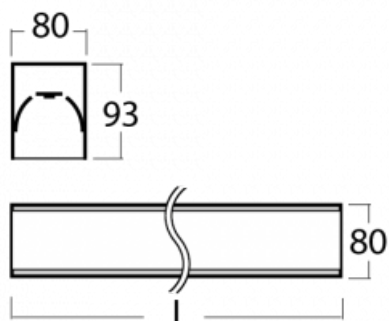

Luminaire

Lina80-S

05S-200I-30GGM3/840, W

EPD®

Lina80-S luminaires are available in recessed, surface, suspended or wall mounted versions, including the illuminated corner segments. Lina80-S system luminaire can be used to create different shapes or long lines, with special joints that prevent any light to shine through, creating thus a seamless visual effect, suitable for small offices as well as big halls.

Technical drawing

| | |
|-----------------------------------|---|
| Type of installation | Recessed, Surface, Wall mounted, Suspended, 3 circuit track |
| Light distribution | Direct |
| Luminaire shape | Linear |
| Colour of the luminaires | White |
| Material | Aluminium |
| Lifetime | L90/B50 60 000 hours |
| Warranty | 5 years |
| Description of luminaires | Luminaire recessed/surface/wall mounted/suspended/3 circuit track |
| Dimensions | 1683 mm × 80 mm × 93 mm |
| Light source | LED MODUL |
| Type of optical system | Microprisma |
| Luminous flux* | 4090 lm |
| Colour Temperature | 4000 K cool white |
| Luminous efficacy | 110 lm/W |
| MacAdam Light source | 2 |
| Colour rendering index | 80 |
| UGR max. X=4H Y=8H, ρ=70,50,20 | 20.5 |

  IP 40

*±10 %

Downloads

Installation instructions

Photos

Accessories

00-00200, N
 straight connector

00-00300, N
 wire suspension
 2000mm

00-21300, W
 Lipo80-S, Lina80-S -
 pendant profile for track
 luminaires; l = 1122mm

00-21301, W
 Lipo80-S, Lina80-S -
 pendant profile for track
 luminaires; l = 2242mm

00-51300, W
 set for suspension into
 3-phase track, non-
 dimmable luminaires