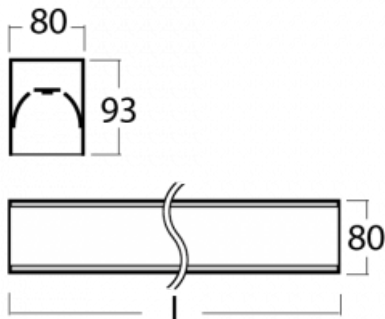

# Lina80-S

05S-200I-30GGM3/830, S

Lina80-S luminaires are available in recessed, surface, suspended or wall mounted versions, including the illuminated corner segments. Lina80-S system luminaire can be used to create different shapes or long lines, with special joints that prevent any light to shine through, creating thus a seamless visual effect, suitable for small offices as well as big halls.

## Technical drawing

Type of installation	Recessed, Surface, Wall mounted, Suspended, 3 circuit track
Light distribution	Direct
Luminaire shape	Linear
Colour of the luminaires	Silver
Material	Aluminium
Lifetime	L90/B50 60 000 hours
Warranty	2 years
Description of luminaires	Luminaire recessed/surface/wall mounted/suspended/3 circuit track
Dimensions (l × w × h mm)	1683 mm × 80 mm × 93 mm
Light source	LED MODUL
DIR optical system	Microprisma
Luminous flux*	3890 lm
Colour Temperature	3000 K warm white
Luminous efficacy	105 lm/W
MacAdam Light source	2
Colour rendering index	80
UGR max. X=4H Y=8H, ρ=70,50,20	20.3

**00-20700, S**  
 2 pcs of wall fastening  
 Lipo/Lina

**00-20900, F**  
 bracket for installation  
 of suspended type of  
 profile as recessed  
 trimless

**00-21300, S**  
 Lipo80-S, Lina80-S -  
 pendant profile for track  
 luminaires; l = 1122mm

**00-21301, S**  
 Lipo80-S, Lina80-S -  
 pendant profile for track  
 luminaires; l = 2242mm

**00-51300, S**  
 set for suspension into  
 3-phase track, non-  
 dimmable luminaires

**00-51301, S**  
 set for suspension into  
 3-phase track, dimmable  
 luminaires