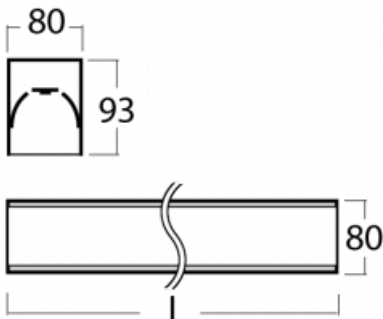

Luminaire

Lina80-S

05S-200I-30GGM3/830, B

Lina80-S luminaires are available in recessed, surface, suspended or wall mounted versions, including the illuminated corner segments. Lina80-S system luminaire can be used to create different shapes or long lines, with special joints that prevent any light to shine through, creating thus a seamless visual effect, suitable for small offices as well as big halls.

Technical drawing

Type of installation	Recessed, Surface, Wall mounted, Suspended, 3 circuit track
Light distribution	Direct
Luminaire shape	Linear
Colour of the luminaires	Black
Material	Aluminium
Lifetime	L90/B50 60 000 hours
Warranty	2 years
Description of luminaires	Luminaire recessed/surface/wall mounted/suspended/3 circuit track
Dimensions (l × w × h mm)	1683 mm × 80 mm × 93 mm
Light source	LED MODUL
DIR optical system	Microprisma
Luminous flux*	3890 lm
Colour Temperature	3000 K warm white
Luminous efficacy	105 lm/W
MacAdam Light source	2
Colour rendering index	80
UGR max. X=4H Y=8H, ρ=70,50,20	20.3

Luminaire power input*	37.2 W
Connection of the luminaires	ON/OFF + 3h emergency
Electrical voltage	220-240V
Frequency	50/60Hz

  IP 40

*±10 %

Downloads

Installation instructions

Photos

Accessories

00-00200, N
 straight connector

00-00300, N
 wire suspension
 2000mm

00-00301, N
 wire suspension
 4000mm

00-00302, N
 wire suspension
 6000mm

00-00359, K
 cable 4x0,75 4000mm

00-00363, K
 cable 5x1,5 2000mm

00-00364, K
 cable 5x1,5 4000mm