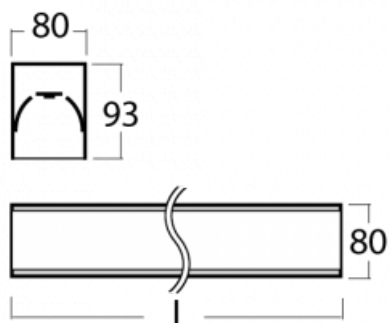

Luminaire

Lina80-S

05S-200I-30GGM3/830, B

EPD®

Lina80-S luminaires are available in recessed, surface, suspended or wall mounted versions, including the illuminated corner segments. Lina80-S system luminaire can be used to create different shapes or long lines, with special joints that prevent any light to shine through, creating thus a seamless visual effect, suitable for small offices as well as big halls.

Technical drawing

Type of installation	Recessed, Surface, Wall mounted, Suspended, 3 circuit track
Light distribution	Direct
Luminaire shape	Linear
Colour of the luminaires	Black
Material	Aluminium
Lifetime	L90/B50 60 000 hours
Warranty	5 years
Description of luminaires	Luminaire recessed/surface/wall mounted/suspended/3 circuit track
Dimensions	1683 mm × 80 mm × 93 mm
Light source	LED MODUL
Type of optical system	Microprisma
Luminous flux*	3890 lm
Colour Temperature	3000 K warm white
Luminous efficacy	105 lm/W
MacAdam Light source	2
Colour rendering index	80
UGR max. X=4H Y=8H, ρ=70,50,20	20.3

00-00300, N
wire suspension
2000mm

00-00301, N
wire suspension
4000mm

00-00302, N
wire suspension
6000mm

00-00363, K
cable 5x1,5 2000mm

00-00364, K
cable 5x1,5 4000mm

00-00365, K
cable 5x1,5 6000mm

00-00370, B
ceiling cup 80x80x32mm

00-21300, B
Lipo80-S, Lina80-S -
pendant profile for track
luminaires; l = 1122mm

00-21301, B
Lipo80-S, Lina80-S -
pendant profile for track
luminaires; l = 2242mm

00-51300, B
set for suspension into
3-phase track, non-
dimmable luminaires