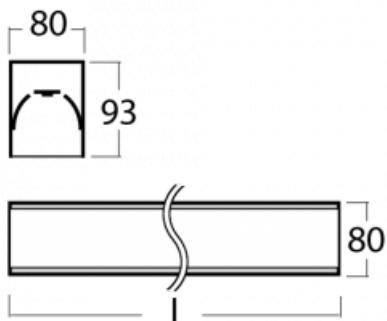

Luminaire

Lina80-S

05S-200I-30GGM/840, W

Lina80-S luminaires are available in recessed, surface, suspended or wall mounted versions, including the illuminated corner segments. Lina80-S system luminaire can be used to create different shapes or long lines, with special joints that prevent any light to shine through, creating thus a seamless visual effect, suitable for small offices as well as big halls.

Technical drawing

| | |
|-----------------------------------|---|
| Type of installation | Recessed, Surface, Wall mounted, Suspended, 3 circuit track |
| Light distribution | Direct |
| Luminaire shape | Linear |
| Colour of the luminaires | White |
| Material | Aluminium |
| Lifetime | L90/B50 60 000 hours |
| Warranty | 2 years |
| Description of luminaires | Luminaire recessed/surface/wall mounted/suspended/3 circuit track |
| Dimensions (l × w × h mm) | 1683 mm × 80 mm × 93 mm |
| Light source | LED MODUL |
| DIR optical system | Microprisma |
| Luminous flux* | 4090 lm |
| Colour Temperature | 4000 K cool white |
| Luminous efficacy | 110 lm/W |
| MacAdam Light source | 2 |
| Colour rendering index | 80 |
| UGR max. X=4H Y=8H, ρ=70,50,20 | 20.5 |

  IP 40

*±10 %

Downloads

Installation instructions

Photos

Accessories

00-00200, N
straight connector

00-00300, N
wire suspension
2000mm

00-21300, W
Lipo80-S, Lina80-S -
pendant profile for track
luminaires; l = 1122mm

00-21301, W
Lipo80-S, Lina80-S -
pendant profile for track
luminaires; l = 2242mm

00-51300, W
set for suspension into
3-phase track, non-
dimmable luminaires