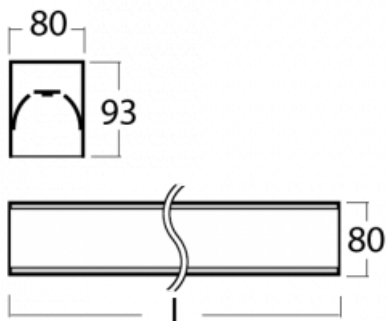

Luminaire

Lina80-S

05S-200I-30GGM/830, W

Lina80-S luminaires are available in recessed, surface, suspended or wall mounted versions, including the illuminated corner segments. Lina80-S system luminaire can be used to create different shapes or long lines, with special joints that prevent any light to shine through, creating thus a seamless visual effect, suitable for small offices as well as big halls.

Technical drawing

Type of installation	Recessed, Surface, Wall mounted, Suspended, 3 circuit track
Light distribution	Direct
Luminaire shape	Linear
Colour of the luminaires	White
Material	Aluminium
Lifetime	L90/B50 60 000 hours
Warranty	2 years
Description of luminaires	Luminaire recessed/surface/wall mounted/suspended/3 circuit track
Dimensions (l × w × h mm)	1683 mm × 80 mm × 93 mm
Light source	LED MODUL
DIR optical system	Microprisma
Luminous flux*	3890 lm
Colour Temperature	3000 K warm white
Luminous efficacy	105 lm/W
MacAdam Light source	2
Colour rendering index	80
UGR max. X=4H Y=8H, ρ=70,50,20	20.3

00-00300, N
 wire suspension
 2000mm

00-00301, N
 wire suspension
 4000mm

00-00302, N
 wire suspension
 6000mm

00-00359, K
 cable 4x0,75 4000mm

00-00363, K
 cable 5x1,5 2000mm

00-00364, K
 cable 5x1,5 4000mm

00-20900, F
 bracket for installation
 of suspended type of
 profile as recessed
 trimless

00-21300, W
 Lipo80-S, Lina80-S -
 pendant profile for track
 luminaires; l = 1122mm

00-21301, W
 Lipo80-S, Lina80-S -
 pendant profile for track
 luminaires; l = 2242mm