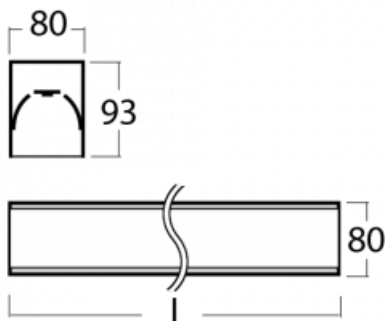

Luminaire

Lina80-S

05S-200I-30GGM/830, S

EPD®

Lina80-S luminaires are available in recessed, surface, suspended or wall mounted versions, including the illuminated corner segments. Lina80-S system luminaire can be used to create different shapes or long lines, with special joints that prevent any light to shine through, creating thus a seamless visual effect, suitable for small offices as well as big halls.

Technical drawing

Type of installation	Recessed, Surface, Wall mounted, Suspended, 3 circuit track
Light distribution	Direct
Luminaire shape	Linear
Colour of the luminaires	Silver
Material	Aluminium
Lifetime	L90/B50 60 000 hours
Warranty	2 years
Description of luminaires	Luminaire recessed/surface/wall mounted/suspended/3 circuit track
Dimensions (l × w × h mm)	1683 mm × 80 mm × 93 mm
Light source	LED MODUL
DIR optical system	Microprisma
Luminous flux*	3890 lm
Colour Temperature	3000 K warm white
Luminous efficacy	105 lm/W
MacAdam Light source	2
Colour rendering index	80
UGR max. X=4H Y=8H, ρ=70,50,20	20.3

Luminaire power input*	37.2 W
Connection of the luminaires	ON/OFF + 1h emergency
Electrical voltage	220-240V
Frequency	50/60Hz

  IP 40

*±10 %

Downloads

Installation instructions

Photos

Accessories

00-00200, N
 straight connector

00-00300, N
 wire suspension
 2000mm

00-00301, N
 wire suspension
 4000mm

00-00302, N
 wire suspension
 6000mm

00-00359, K
 cable 4x0,75 4000mm

00-00363, K
 cable 5x1,5 2000mm

00-00364, K
 cable 5x1,5 4000mm