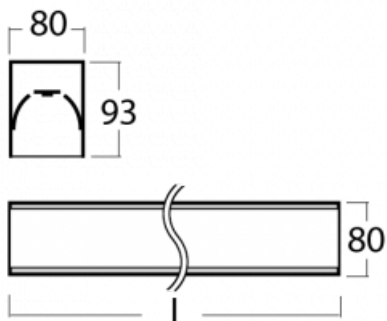

Luminaire

Lina80-S

05S-200I-30GGE/840, W

EPD®

Lina80-S luminaires are available in recessed, surface, suspended or wall mounted versions, including the illuminated corner segments. Lina80-S system luminaire can be used to create different shapes or long lines, with special joints that prevent any light to shine through, creating thus a seamless visual effect, suitable for small offices as well as big halls.

Technical drawing

| | |
|-----------------------------------|---|
| Type of installation | Recessed, Surface, Wall mounted, Suspended, 3 circuit track |
| Light distribution | Direct |
| Luminaire shape | Linear |
| Colour of the luminaires | White |
| Material | Aluminium |
| Lifetime | L90/B50 60 000 hours |
| Warranty | 5 years |
| Description of luminaires | Luminaire recessed/surface/wall mounted/suspended/3 circuit track |
| Dimensions | 1683 mm × 80 mm × 93 mm |
| Weight | 6.2 kg |
| Light source | LED MODUL |
| Type of optical system | Microprisma |
| Luminous flux* | 4090 lm |
| Colour Temperature | 4000 K cool white |
| Luminous efficacy | 110 lm/W |
| MacAdam Light source | 2 |
| Colour rendering index | 80 |
| UGR max. X=4H Y=8H, ρ=70,50,20 | 20.5 |

00-00352, K
 cable 3x0,75 2000mm

00-00358, K
 cable 3x0,75 4000mm

00-00360, K
 cable 3x0,75 6000mm

00-00363, K
 cable 5x1,5 2000mm

00-00364, K
 cable 5x1,5 4000mm

00-00365, K
 cable 5x1,5 6000mm

00-00370, W
 ceiling cup 80x80x32mm

00-21300, W
 Lipo80-S, Lina80-S -
 pendant profile for track
 luminaires; l = 1122mm

00-21301, W
 Lipo80-S, Lina80-S -
 pendant profile for track
 luminaires; l = 2242mm

00-51300, W
 set for suspension into
 3-phase track, non-
 dimmable luminaires