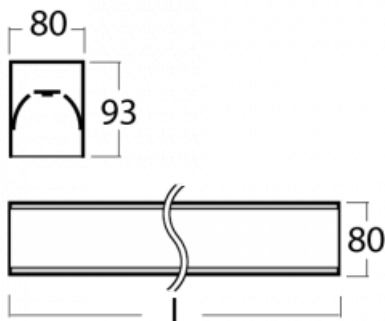

# Lina80-S

05S-200I-30GEM3/840, S

Lina80-S luminaires are available in recessed, surface, suspended or wall mounted versions, including the illuminated corner segments. Lina80-S system luminaire can be used to create different shapes or long lines, with special joints that prevent any light to shine through, creating thus a seamless visual effect, suitable for small offices as well as big halls.

**Technical drawing**

Type of installation	Recessed, Surface, Wall mounted, Suspended, 3 circuit track
Light distribution	Direct
Luminaire shape	Linear
Colour of the luminaires	Silver
Material	Aluminium
Lifetime	L90/B50 60 000 hours
Warranty	2 years
Description of luminaires	Luminaire recessed/surface/wall mounted/suspended/3 circuit track
Dimensions (l × w × h mm)	1683 mm × 80 mm × 93 mm
Light source	LED MODUL
DIR optical system	Microprisma
Luminous flux*	1420 lm
Colour Temperature	4000 K cool white
Luminous efficacy	121 lm/W
MacAdam Light source	2
Colour rendering index	80
UGR max. X=4H Y=8H, ρ=70,50,20	16.8

**00-20700, S**  
 2 pcs of wall fastening  
 Lipo/Lina

**00-20900, F**  
 bracket for installation  
 of suspended type of  
 profile as recessed  
 trimless

**00-21300, S**  
 Lipo80-S, Lina80-S -  
 pendant profile for track  
 luminaires; l = 1122mm