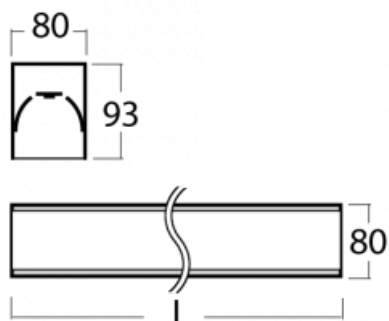

Luminaire

Lina80-S

05S-200I-30GEM3/840, B

EPD®

Lina80-S luminaires are available in recessed, surface, suspended or wall mounted versions, including the illuminated corner segments. Lina80-S system luminaire can be used to create different shapes or long lines, with special joints that prevent any light to shine through, creating thus a seamless visual effect, suitable for small offices as well as big halls.

Technical drawing

Type of installation	Recessed, Surface, Wall mounted, Suspended, 3 circuit track
Light distribution	Direct
Luminaire shape	Linear
Colour of the luminaires	Black
Material	Aluminium
Lifetime	L90/B50 60 000 hours
Warranty	5 years
Description of luminaires	Luminaire recessed/surface/wall mounted/suspended/3 circuit track
Dimensions	1683 mm × 80 mm × 93 mm
Light source	LED MODUL
Type of optical system	Microprisma
Luminous flux*	1420 lm
Colour Temperature	4000 K cool white
Luminous efficacy	121 lm/W
MacAdam Light source	2
Colour rendering index	80
UGR max. X=4H Y=8H, ρ=70,50,20	16.8

00-00300, N
wire suspension
2000mm

00-00301, N
wire suspension
4000mm

00-00302, N
wire suspension
6000mm

00-00363, K
cable 5x1,5 2000mm

00-00364, K
cable 5x1,5 4000mm

00-00365, K
cable 5x1,5 6000mm

00-00370, B
ceiling cup 80x80x32mm

00-21300, B
Lipo80-S, Lina80-S -
pendant profile for track
luminaires; l = 1122mm

00-21301, B
Lipo80-S, Lina80-S -
pendant profile for track
luminaires; l = 2242mm

00-51300, B
set for suspension into
3-phase track, non-
dimmable luminaires