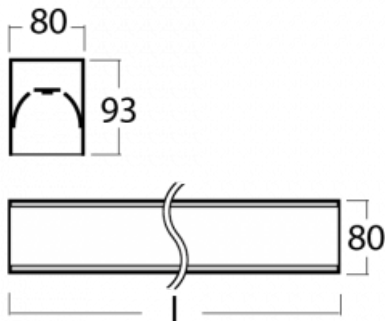

# Lina80-S

05S-200I-30GEM3/840, B

Lina80-S luminaires are available in recessed, surface, suspended or wall mounted versions, including the illuminated corner segments. Lina80-S system luminaire can be used to create different shapes or long lines, with special joints that prevent any light to shine through, creating thus a seamless visual effect, suitable for small offices as well as big halls.

**Technical drawing**

Type of installation	Recessed, Surface, Wall mounted, Suspended, 3 circuit track
Light distribution	Direct
Luminaire shape	Linear
Colour of the luminaires	Black
Material	Aluminium
Lifetime	L90/B50 60 000 hours
Warranty	2 years
Description of luminaires	Luminaire recessed/surface/wall mounted/suspended/3 circuit track
Dimensions (l × w × h mm)	1683 mm × 80 mm × 93 mm
Light source	LED MODUL
DIR optical system	Microprisma
Luminous flux*	1420 lm
Colour Temperature	4000 K cool white
Luminous efficacy	121 lm/W
MacAdam Light source	2
Colour rendering index	80
UGR max. X=4H Y=8H, ρ=70,50,20	16.8

**00-20700, B**  
 2 pcs of wall fastening  
 Lipo/Lina

**00-20900, F**  
 bracket for installation  
 of suspended type of  
 profile as recessed  
 trimless

**00-21300, B**  
 Lipo80-S, Lina80-S -  
 pendant profile for track  
 luminaires; l = 1122mm