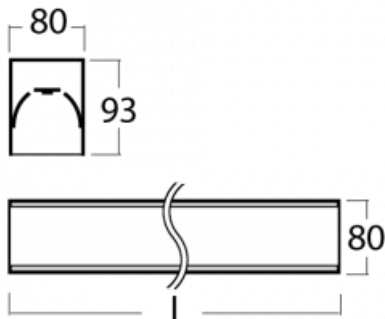

Luminaire

Lina80-S

05S-200I-30GEM3/830, S

Lina80-S luminaires are available in recessed, surface, suspended or wall mounted versions, including the illuminated corner segments. Lina80-S system luminaire can be used to create different shapes or long lines, with special joints that prevent any light to shine through, creating thus a seamless visual effect, suitable for small offices as well as big halls.

Technical drawing

Type of installation	Recessed, Surface, Wall mounted, Suspended, 3 circuit track
Light distribution	Direct
Luminaire shape	Linear
Colour of the luminaires	Silver
Material	Aluminium
Lifetime	L90/B50 60 000 hours
Warranty	2 years
Description of luminaires	Luminaire recessed/surface/wall mounted/suspended/3 circuit track
Dimensions (l × w × h mm)	1683 mm × 80 mm × 93 mm
Light source	LED MODUL
DIR optical system	Microprisma
Luminous flux*	1350 lm
Colour Temperature	3000 K warm white
Luminous efficacy	115 lm/W
MacAdam Light source	2
Colour rendering index	80
UGR max. X=4H Y=8H, ρ=70,50,20	16.6

00-00300, N
 wire suspension
 2000mm

00-00301, N
 wire suspension
 4000mm

00-00302, N
 wire suspension
 6000mm

00-00359, K
 cable 4x0,75 4000mm

00-00363, K
 cable 5x1,5 2000mm

00-00364, K
 cable 5x1,5 4000mm

00-20900, F
 bracket for installation
 of suspended type of
 profile as recessed
 trimless

00-21300, S
 Lipo80-S, Lina80-S -
 pendant profile for track
 luminaires; l = 1122mm

00-21301, S
 Lipo80-S, Lina80-S -
 pendant profile for track
 luminaires; l = 2242mm