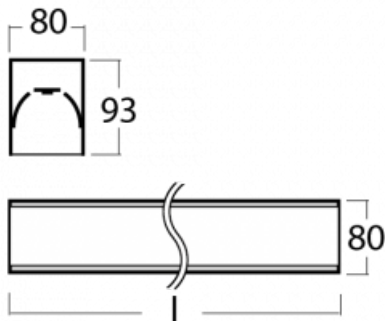

Luminaire

Lina80-S

05S-200I-30GEM3/830, B

Lina80-S luminaires are available in recessed, surface, suspended or wall mounted versions, including the illuminated corner segments. Lina80-S system luminaire can be used to create different shapes or long lines, with special joints that prevent any light to shine through, creating thus a seamless visual effect, suitable for small offices as well as big halls.

Technical drawing

Type of installation	Recessed, Surface, Wall mounted, Suspended, 3 circuit track
Light distribution	Direct
Luminaire shape	Linear
Colour of the luminaires	Black
Material	Aluminium
Lifetime	L90/B50 60 000 hours
Warranty	2 years
Description of luminaires	Luminaire recessed/surface/wall mounted/suspended/3 circuit track
Dimensions (l × w × h mm)	1683 mm × 80 mm × 93 mm
Light source	LED MODUL
DIR optical system	Microprisma
Luminous flux*	1350 lm
Colour Temperature	3000 K warm white
Luminous efficacy	115 lm/W
MacAdam Light source	2
Colour rendering index	80
UGR max. X=4H Y=8H, ρ=70,50,20	16.6

00-00300, N
 wire suspension
 2000mm

00-00301, N
 wire suspension
 4000mm

00-00302, N
 wire suspension
 6000mm

00-00359, K
 cable 4x0,75 4000mm

00-00363, K
 cable 5x1,5 2000mm

00-00364, K
 cable 5x1,5 4000mm

00-20900, F
 bracket for installation
 of suspended type of
 profile as recessed
 trimless

00-21300, B
 Lipo80-S, Lina80-S -
 pendant profile for track
 luminaires; l = 1122mm

00-21301, B
 Lipo80-S, Lina80-S -
 pendant profile for track
 luminaires; l = 2242mm