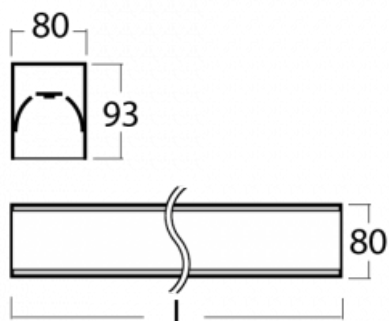

Luminaire

Lina80-S

05S-200I-30GEM/830, S

EPD®

Lina80-S luminaires are available in recessed, surface, suspended or wall mounted versions, including the illuminated corner segments. Lina80-S system luminaire can be used to create different shapes or long lines, with special joints that prevent any light to shine through, creating thus a seamless visual effect, suitable for small offices as well as big halls.

Technical drawing

Type of installation	Recessed, Surface, Wall mounted, Suspended, 3 circuit track
Light distribution	Direct
Luminaire shape	Linear
Colour of the luminaires	Silver
Material	Aluminium
Lifetime	L90/B50 60 000 hours
Warranty	2 years
Description of luminaires	Luminaire recessed/surface/wall mounted/suspended/3 circuit track
Dimensions (l × w × h mm)	1683 mm × 80 mm × 93 mm
Weight	5.9 kg
Light source	LED MODUL
DIR optical system	Microprisma
Luminous flux*	1350 lm
Colour Temperature	3000 K warm white
Luminous efficacy	115 lm/W
MacAdam Light source	2
Colour rendering index	80
UGR max. X=4H Y=8H, ρ=70,50,20	16.6

00-00300, N
 wire suspension
 2000mm

00-00301, N
 wire suspension
 4000mm

00-00302, N
 wire suspension
 6000mm

00-00359, K
 cable 4x0,75 4000mm

00-00363, K
 cable 5x1,5 2000mm

00-00364, K
 cable 5x1,5 4000mm

00-20900, F
 bracket for installation
 of suspended type of
 profile as recessed
 trimless

00-21300, S
 Lipo80-S, Lina80-S -
 pendant profile for track
 luminaires; l = 1122mm

00-21301, S
 Lipo80-S, Lina80-S -
 pendant profile for track
 luminaires; l = 2242mm