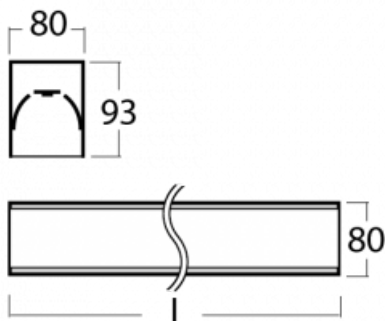

Luminaire

Lina80-S

05S-200I-30GEM/830, B

Lina80-S luminaires are available in recessed, surface, suspended or wall mounted versions, including the illuminated corner segments. Lina80-S system luminaire can be used to create different shapes or long lines, with special joints that prevent any light to shine through, creating thus a seamless visual effect, suitable for small offices as well as big halls.

Technical drawing

Type of installation	Recessed, Surface, Wall mounted, Suspended, 3 circuit track
Light distribution	Direct
Luminaire shape	Linear
Colour of the luminaires	Black
Material	Aluminium
Lifetime	L90/B50 60 000 hours
Warranty	2 years
Description of luminaires	Luminaire recessed/surface/wall mounted/suspended/3 circuit track
Dimensions (l × w × h mm)	1683 mm × 80 mm × 93 mm
Weight	5.9 kg
Light source	LED MODUL
DIR optical system	Microprisma
Luminous flux*	1350 lm
Colour Temperature	3000 K warm white
Luminous efficacy	115 lm/W
MacAdam Light source	2
Colour rendering index	80
UGR max. X=4H Y=8H, ρ=70,50,20	16.6

00-00300, N
 wire suspension
 2000mm

00-00301, N
 wire suspension
 4000mm

00-00302, N
 wire suspension
 6000mm

00-00359, K
 cable 4x0,75 4000mm

00-00363, K
 cable 5x1,5 2000mm

00-00364, K
 cable 5x1,5 4000mm