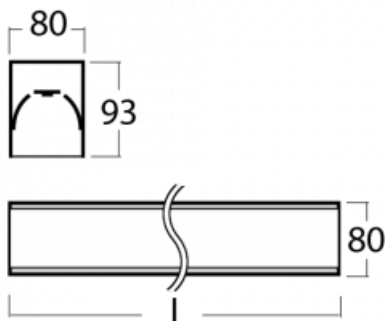

# Lina80-S

05S-200I-30GEE/830, W

EPD®

Lina80-S luminaires are available in recessed, surface, suspended or wall mounted versions, including the illuminated corner segments. Lina80-S system luminaire can be used to create different shapes or long lines, with special joints that prevent any light to shine through, creating thus a seamless visual effect, suitable for small offices as well as big halls.

## Technical drawing

Type of installation	Recessed, Surface, Wall mounted, Suspended, 3 circuit track
Light distribution	Direct
Luminaire shape	Linear
Colour of the luminaires	White
Material	Aluminium
Lifetime	L90/B50 60 000 hours
Warranty	5 years
Description of luminaires	Luminaire recessed/surface/wall mounted/suspended/3 circuit track
Dimensions (l × w × h mm)	1683 mm × 80 mm × 93 mm
Weight	6 kg
Light source	LED MODUL
DIR optical system	Microprisma
Luminous flux*	1350 lm
Colour Temperature	3000 K warm white
Luminous efficacy	115 lm/W
MacAdam Light source	2
Colour rendering index	80
UGR max. X=4H Y=8H, ρ=70,50,20	16.6

**00-20700, W**  
 2 pcs of wall fastening  
 Lipo/Lina

**00-20900, F**  
 bracket for installation  
 of suspended type of  
 profile as recessed  
 trimless

**00-21300, W**  
 Lipo80-S, Lina80-S -  
 pendant profile for track  
 luminaires; l = 1122mm