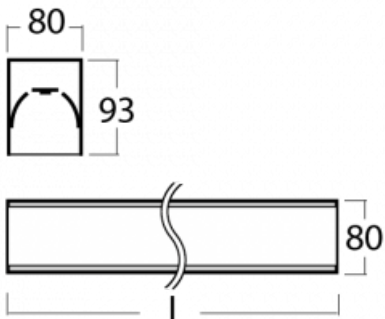

Luminaire

Lina80-S

05S-200I-30GEE/830, B

Lina80-S luminaires are available in recessed, surface, suspended or wall mounted versions, including the illuminated corner segments. Lina80-S system luminaire can be used to create different shapes or long lines, with special joints that prevent any light to shine through, creating thus a seamless visual effect, suitable for small offices as well as big halls.

Technical drawing

| | |
|-----------------------------------|-------------------------------------------------------------------|
| Type of installation | Recessed, Surface, Wall mounted, Suspended, 3 circuit track |
| Light distribution | Direct |
| Luminaire shape | Linear |
| Colour of the luminaires | Black |
| Material | Aluminium |
| Lifetime | L90/B50 60 000 hours |
| Warranty | 5 years |
| Description of luminaires | Luminaire recessed/surface/wall mounted/suspended/3 circuit track |
| Dimensions (l × w × h mm) | 1683 mm × 80 mm × 93 mm |
| Weight | 6 kg |
| Light source | LED MODUL |
| DIR optical system | Microprisma |
| Luminous flux* | 1350 lm |
| Colour Temperature | 3000 K warm white |
| Luminous efficacy | 115 lm/W |
| MacAdam Light source | 2 |
| Colour rendering index | 80 |
| UGR max. X=4H Y=8H, ρ=70,50,20 | 16.6 |

00-21300, B
Lipo80-S, Lina80-S -
pendant profile for track
luminaires; l = 1122mm

00-21301, B
Lipo80-S, Lina80-S -
pendant profile for track
luminaires; l = 2242mm

00-51300, B
set for suspension into
3-phase track, non-
dimmable luminaires