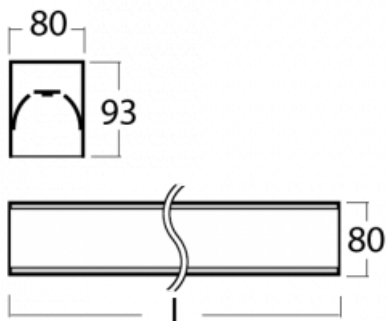

Luminaire

Lina80-S

05S-200I-25GHTD/840, B

Lina80-S luminaires are available in recessed, surface, suspended or wall mounted versions, including the illuminated corner segments. Lina80-S system luminaire can be used to create different shapes or long lines, with special joints that prevent any light to shine through, creating thus a seamless visual effect, suitable for small offices as well as big halls.

Technical drawing

Type of installation	Recessed, Surface, Wall mounted, Suspended, 3 circuit track
Light distribution	Direct
Luminaire shape	Linear
Colour of the luminaires	Black
Material	Aluminium
Lifetime	L80/B10 70 000 hours
Warranty	5 years
Description of luminaires	Luminaire recessed/surface/wall mounted/suspended/3 circuit track
Dimensions (l × w × h mm)	1403 mm × 80 mm × 93 mm
Light source	LED MODUL
DIR optical system	Microprisma
Luminous flux*	5620 lm
Colour Temperature	4000 K cool white
Luminous efficacy	103 lm/W
MacAdam Light source	2
Colour rendering index	80
UGR max. X=4H Y=8H, ρ=70,50,20	22.2

00-00356, B
cable 5x0,75 4000mm,
black

00-00357, B
cable 5x0,75 6000mm,
black

00-00363, K
cable 5x1,5 2000mm

00-00364, K
cable 5x1,5 4000mm

00-00365, K
cable 5x1,5 6000mm

00-00366, K
cable 7x0,75 2000mm

00-00367, K
cable 7x0,75 4000mm