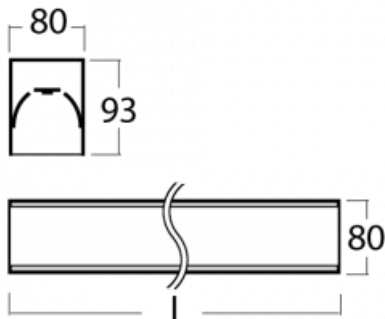

Luminaire

Lina80-S

05S-200I-25GHTD/830, S

Lina80-S luminaires are available in recessed, surface, suspended or wall mounted versions, including the illuminated corner segments. Lina80-S system luminaire can be used to create different shapes or long lines, with special joints that prevent any light to shine through, creating thus a seamless visual effect, suitable for small offices as well as big halls.

Technical drawing

Type of installation	Recessed, Surface, Wall mounted, Suspended, 3 circuit track
Light distribution	Direct
Luminaire shape	Linear
Colour of the luminaires	Silver
Material	Aluminium
Lifetime	L80/B10 70 000 hours
Warranty	5 years
Description of luminaires	Luminaire recessed/surface/wall mounted/suspended/3 circuit track
Dimensions (l × w × h mm)	1403 mm × 80 mm × 93 mm
Light source	LED MODUL
DIR optical system	Microprisma
Luminous flux*	5350 lm
Colour Temperature	3000 K warm white
Luminous efficacy	98 lm/W
MacAdam Light source	2
Colour rendering index	80
UGR max. X=4H Y=8H, ρ=70,50,20	22.1

00-00355, K
 cable 5x0,75 2000mm,
 transparent

00-00356, K
 cable 5x0,75 4000mm,
 transparent

00-00357, K
 cable 5x0,75 6000mm,
 transparent

00-00363, K
 cable 5x1,5 2000mm

00-00364, K
 cable 5x1,5 4000mm

00-20700, S
 2 pcs of wall fastening
 Lipo/Lina

00-20900, F
 bracket for installation
 of suspended type of
 profile as recessed
 trimless

00-21300, S
 Lipo80-S, Lina80-S -
 pendant profile for track
 luminaires; l = 1122mm