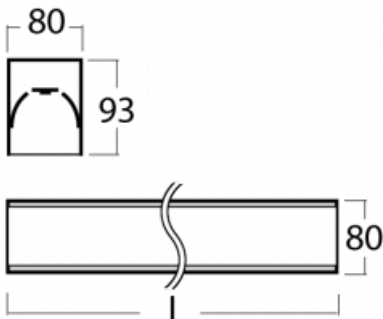

# Lina80-S

05S-200I-25GHTD/830, B

Lina80-S luminaires are available in recessed, surface, suspended or wall mounted versions, including the illuminated corner segments. Lina80-S system luminaire can be used to create different shapes or long lines, with special joints that prevent any light to shine through, creating thus a seamless visual effect, suitable for small offices as well as big halls.

**Technical drawing**

Type of installation	Recessed, Surface, Wall mounted, Suspended, 3 circuit track
Light distribution	Direct
Luminaire shape	Linear
Colour of the luminaires	Black
Material	Aluminium
Lifetime	L80/B10 70 000 hours
Warranty	5 years
Description of luminaires	Luminaire recessed/surface/wall mounted/suspended/3 circuit track
Dimensions (l × w × h mm)	1403 mm × 80 mm × 93 mm
Light source	LED MODUL
DIR optical system	Microprisma
Luminous flux*	5350 lm
Colour Temperature	3000 K warm white
Luminous efficacy	98 lm/W
MacAdam Light source	2
Colour rendering index	80
UGR max. X=4H Y=8H, ρ=70,50,20	22.1