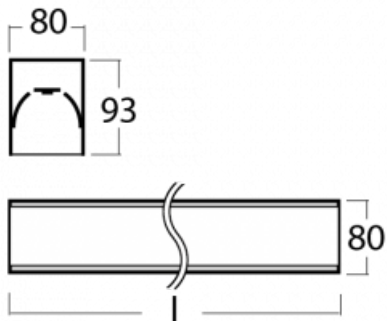

Technical drawing