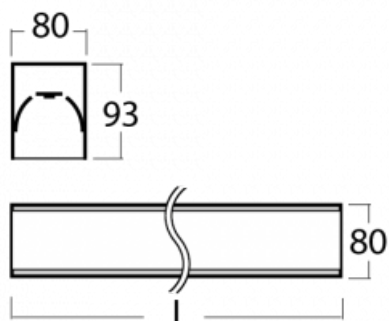

Luminaire

Lina80-S

05S-200I-25GHE/830, S

EPD®

Lina80-S luminaires are available in recessed, surface, suspended or wall mounted versions, including the illuminated corner segments. Lina80-S system luminaire can be used to create different shapes or long lines, with special joints that prevent any light to shine through, creating thus a seamless visual effect, suitable for small offices as well as big halls.

Technical drawing

Type of installation	Recessed, Surface, Wall mounted, Suspended, 3 circuit track
Light distribution	Direct
Luminaire shape	Linear
Colour of the luminaires	Silver
Material	Aluminium
Lifetime	L80/B10 70 000 hours
Warranty	5 years
Description of luminaires	Luminaire recessed/surface/wall mounted/suspended/3 circuit track
Dimensions	1403 mm × 80 mm × 93 mm
Light source	LED MODUL
Type of optical system	Microprisma
Luminous flux*	5350 lm
Colour Temperature	3000 K warm white
Luminous efficacy	98 lm/W
MacAdam Light source	2
Colour rendering index	80
UGR max. X=4H Y=8H, ρ=70,50,20	22.1

00-21300, S
 Lipo80-S, Lina80-S -
 pendant profile for track
 luminaires; l = 1122mm

00-21301, S
 Lipo80-S, Lina80-S -
 pendant profile for track
 luminaires; l = 2242mm

00-51300, S
 set for suspension into
 3-phase track, non-
 dimmable luminaires