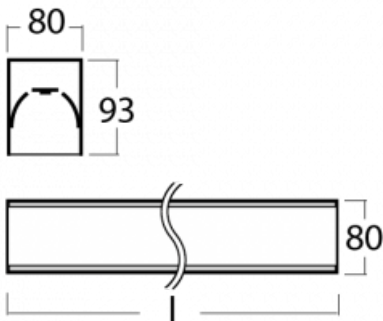

Luminaire

Lina80-S

05S-200I-25GHE/830, B

Type of installation	Recessed, Surface, Wall mounted, Suspended, 3 circuit track
Light distribution	Direct
Luminaire shape	Linear
Colour of the luminaires	Black
Material	Aluminium
Lifetime	L80/B10 70 000 hours
Warranty	5 years
Description of luminaires	Luminaire recessed/surface/wall mounted/suspended/3 circuit track
Dimensions (l × w × h mm)	1403 mm × 80 mm × 93 mm
Light source	LED MODUL
DIR optical system	Microprisma
Luminous flux*	5350 lm
Colour Temperature	3000 K warm white
Luminous efficacy	98 lm/W
MacAdam Light source	2
Colour rendering index	80
UGR max. X=4H Y=8H, ρ=70,50,20	22.1

Lina80-S luminaires are available in recessed, surface, suspended or wall mounted versions, including the illuminated corner segments. Lina80-S system luminaire can be used to create different shapes or long lines, with special joints that prevent any light to shine through, creating thus a seamless visual effect, suitable for small offices as well as big halls.

Technical drawing

Luminaire power input*	54.8 W
Connection of the luminaires	ON/OFF
Electrical voltage	220-240V
Frequency	50/60Hz

  IP 40

*±10 %

Downloads

Installation instructions

Photos

Accessories

00-21300, B
Lipo80-S, Lina80-S -
pendant profile for track
luminaires; l = 1122mm

00-21301, B
Lipo80-S, Lina80-S -
pendant profile for track
luminaires; l = 2242mm

00-51300, B
set for suspension into
3-phase track, non-
dimmable luminaires