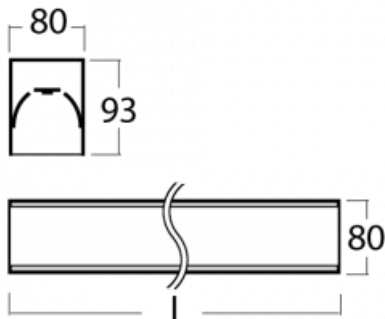

Luminaire

Lina80-S

05S-200I-25GGM3/840, S

Lina80-S luminaires are available in recessed, surface, suspended or wall mounted versions, including the illuminated corner segments. Lina80-S system luminaire can be used to create different shapes or long lines, with special joints that prevent any light to shine through, creating thus a seamless visual effect, suitable for small offices as well as big halls.

Technical drawing

Type of installation	Recessed, Surface, Wall mounted, Suspended, 3 circuit track
Light distribution	Direct
Luminaire shape	Linear
Colour of the luminaires	Silver
Material	Aluminium
Lifetime	L90/B50 60 000 hours
Warranty	2 years
Description of luminaires	Luminaire recessed/surface/wall mounted/suspended/3 circuit track
Dimensions (l × w × h mm)	1403 mm × 80 mm × 93 mm
Light source	LED MODUL
DIR optical system	Microprisma
Luminous flux*	3410 lm
Colour Temperature	4000 K cool white
Luminous efficacy	110 lm/W
MacAdam Light source	2
Colour rendering index	80
UGR max. X=4H Y=8H, ρ=70,50,20	20.5

00-00300, N
 wire suspension
 2000mm

00-00301, N
 wire suspension
 4000mm

00-00302, N
 wire suspension
 6000mm

00-00359, K
 cable 4x0,75 4000mm

00-00363, K
 cable 5x1,5 2000mm

00-00364, K
 cable 5x1,5 4000mm

00-20900, F
 bracket for installation
 of suspended type of
 profile as recessed
 trimless

00-21300, S
 Lipo80-S, Lina80-S -
 pendant profile for track
 luminaires; l = 1122mm

00-21301, S
 Lipo80-S, Lina80-S -
 pendant profile for track
 luminaires; l = 2242mm