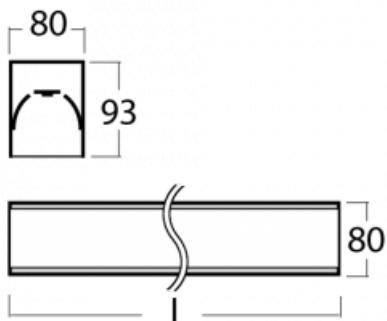

# Lina80-S

05S-200I-25GGM/840, W

Lina80-S luminaires are available in recessed, surface, suspended or wall mounted versions, including the illuminated corner segments. Lina80-S system luminaire can be used to create different shapes or long lines, with special joints that prevent any light to shine through, creating thus a seamless visual effect, suitable for small offices as well as big halls.

**Technical drawing**

Type of installation	Recessed, Surface, Wall mounted, Suspended, 3 circuit track
Light distribution	Direct
Luminaire shape	Linear
Colour of the luminaires	White
Material	Aluminium
Lifetime	L90/B50 60 000 hours
Warranty	2 years
Description of luminaires	Luminaire recessed/surface/wall mounted/suspended/3 circuit track
Dimensions (l × w × h mm)	1403 mm × 80 mm × 93 mm
Light source	LED MODUL
DIR optical system	Microprisma
Luminous flux*	3410 lm
Colour Temperature	4000 K cool white
Luminous efficacy	110 lm/W
MacAdam Light source	2
Colour rendering index	80
UGR max. X=4H Y=8H, ρ=70,50,20	20.5

**00-20700, W**  
 2 pcs of wall fastening  
 Lipo/Lina

**00-20900, F**  
 bracket for installation  
 of suspended type of  
 profile as recessed  
 trimless

**00-21300, W**  
 Lipo80-S, Lina80-S -  
 pendant profile for track  
 luminaires; l = 1122mm

**00-21301, W**  
 Lipo80-S, Lina80-S -  
 pendant profile for track  
 luminaires; l = 2242mm

**00-51300, W**  
 set for suspension into  
 3-phase track, non-  
 dimmable luminaires

**00-51301, W**  
 set for suspension into  
 3-phase track, dimmable  
 luminaires