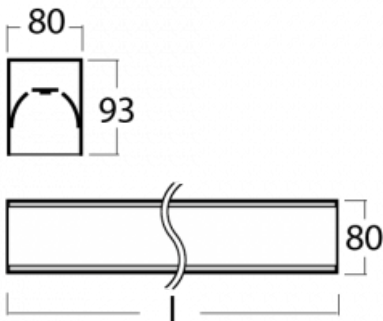

Luminaire

Lina80-S

05S-200I-25GGM/840, S

Lina80-S luminaires are available in recessed, surface, suspended or wall mounted versions, including the illuminated corner segments. Lina80-S system luminaire can be used to create different shapes or long lines, with special joints that prevent any light to shine through, creating thus a seamless visual effect, suitable for small offices as well as big halls.

Technical drawing

Type of installation	Recessed, Surface, Wall mounted, Suspended, 3 circuit track
Light distribution	Direct
Luminaire shape	Linear
Colour of the luminaires	Silver
Material	Aluminium
Lifetime	L90/B50 60 000 hours
Warranty	2 years
Description of luminaires	Luminaire recessed/surface/wall mounted/suspended/3 circuit track
Dimensions (l × w × h mm)	1403 mm × 80 mm × 93 mm
Light source	LED MODUL
DIR optical system	Microprisma
Luminous flux*	3410 lm
Colour Temperature	4000 K cool white
Luminous efficacy	110 lm/W
MacAdam Light source	2
Colour rendering index	80
UGR max. X=4H Y=8H, ρ=70,50,20	20.5

00-00300, N
 wire suspension
 2000mm

00-00301, N
 wire suspension
 4000mm

00-00302, N
 wire suspension
 6000mm

00-00359, K
 cable 4x0,75 4000mm

00-00363, K
 cable 5x1,5 2000mm

00-00364, K
 cable 5x1,5 4000mm

00-20900, F
 bracket for installation
 of suspended type of
 profile as recessed
 trimless

00-21300, S
 Lipo80-S, Lina80-S -
 pendant profile for track
 luminaires; l = 1122mm

00-21301, S
 Lipo80-S, Lina80-S -
 pendant profile for track
 luminaires; l = 2242mm