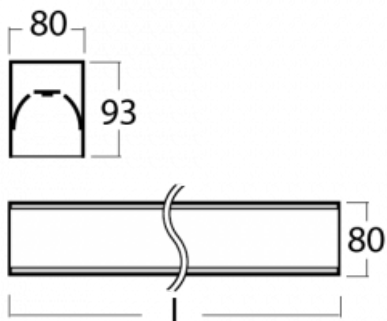

Luminaire

Lina80-S

05S-200I-25GGM/830, W

Lina80-S luminaires are available in recessed, surface, suspended or wall mounted versions, including the illuminated corner segments. Lina80-S system luminaire can be used to create different shapes or long lines, with special joints that prevent any light to shine through, creating thus a seamless visual effect, suitable for small offices as well as big halls.

Technical drawing

Type of installation	Recessed, Surface, Wall mounted, Suspended, 3 circuit track
Light distribution	Direct
Luminaire shape	Linear
Colour of the luminaires	White
Material	Aluminium
Lifetime	L90/B50 60 000 hours
Warranty	2 years
Description of luminaires	Luminaire recessed/surface/wall mounted/suspended/3 circuit track
Dimensions (l × w × h mm)	1403 mm × 80 mm × 93 mm
Light source	LED MODUL
DIR optical system	Microprisma
Luminous flux*	3240 lm
Colour Temperature	3000 K warm white
Luminous efficacy	105 lm/W
MacAdam Light source	2
Colour rendering index	80
UGR max. X=4H Y=8H, ρ=70,50,20	20.3

00-00300, N
 wire suspension
 2000mm

00-00301, N
 wire suspension
 4000mm

00-00302, N
 wire suspension
 6000mm

00-00359, K
 cable 4x0,75 4000mm

00-00363, K
 cable 5x1,5 2000mm

00-00364, K
 cable 5x1,5 4000mm

00-20900, F
 bracket for installation
 of suspended type of
 profile as recessed
 trimless

00-21300, W
 Lipo80-S, Lina80-S -
 pendant profile for track
 luminaires; l = 1122mm

00-21301, W
 Lipo80-S, Lina80-S -
 pendant profile for track
 luminaires; l = 2242mm