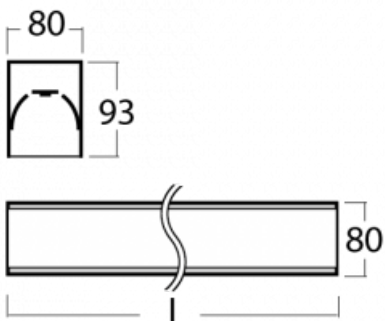

# Lina80-S

05S-200I-25GGM/830, S

**EPD®**

Lina80-S luminaires are available in recessed, surface, suspended or wall mounted versions, including the illuminated corner segments. Lina80-S system luminaire can be used to create different shapes or long lines, with special joints that prevent any light to shine through, creating thus a seamless visual effect, suitable for small offices as well as big halls.

**Technical drawing**

Type of installation	Recessed, Surface, Wall mounted, Suspended, 3 circuit track
Light distribution	Direct
Luminaire shape	Linear
Colour of the luminaires	Silver
Material	Aluminium
Lifetime	L90/B50 60 000 hours
Warranty	2 years
Description of luminaires	Luminaire recessed/surface/wall mounted/suspended/3 circuit track
Dimensions (l × w × h mm)	1403 mm × 80 mm × 93 mm
Light source	LED MODUL
DIR optical system	Microprisma
Luminous flux*	3240 lm
Colour Temperature	3000 K warm white
Luminous efficacy	105 lm/W
MacAdam Light source	2
Colour rendering index	80
UGR max. X=4H Y=8H, ρ=70,50,20	20.3

**00-20700, S**  
 2 pcs of wall fastening  
 Lipo/Lina

**00-20900, F**  
 bracket for installation  
 of suspended type of  
 profile as recessed  
 trimless

**00-21300, S**  
 Lipo80-S, Lina80-S -  
 pendant profile for track  
 luminaires; l = 1122mm

**00-21301, S**  
 Lipo80-S, Lina80-S -  
 pendant profile for track  
 luminaires; l = 2242mm

**00-51300, S**  
 set for suspension into  
 3-phase track, non-  
 dimmable luminaires

**00-51301, S**  
 set for suspension into  
 3-phase track, dimmable  
 luminaires