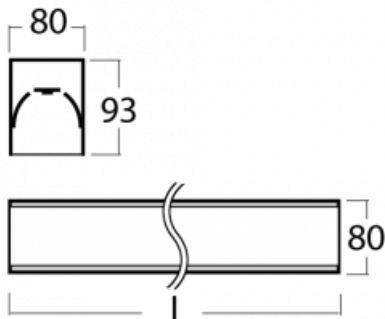

# Lina80-S

05S-200I-25GGE/840, W

**EPD®**

Lina80-S luminaires are available in recessed, surface, suspended or wall mounted versions, including the illuminated corner segments. Lina80-S system luminaire can be used to create different shapes or long lines, with special joints that prevent any light to shine through, creating thus a seamless visual effect, suitable for small offices as well as big halls.

**Technical drawing**

Type of installation	Recessed, Surface, Wall mounted, Suspended, 3 circuit track
Light distribution	Direct
Luminaire shape	Linear
Colour of the luminaires	White
Material	Aluminium
Lifetime	L90/B50 60 000 hours
Warranty	5 years
Description of luminaires	Luminaire recessed/surface/wall mounted/suspended/3 circuit track
Dimensions	1403 mm × 80 mm × 93 mm
Weight	5.3 kg
Light source	LED MODUL
Type of optical system	Microprisma
Luminous flux*	3410 lm
Colour Temperature	4000 K cool white
Luminous efficacy	110 lm/W
MacAdam Light source	2
Colour rendering index	80
UGR max. X=4H Y=8H, ρ=70,50,20	20.5

**00-20700, W**  
 2 pcs of wall fastening  
 Lipo/Lina

**00-20900, F**  
 bracket for installation  
 of suspended type of  
 profile as recessed  
 trimless

**00-21300, W**  
 Lipo80-S, Lina80-S -  
 pendant profile for track  
 luminaires; l = 1122mm

**00-21301, W**  
 Lipo80-S, Lina80-S -  
 pendant profile for track  
 luminaires; l = 2242mm

**00-51300, W**  
 set for suspension into  
 3-phase track, non-  
 dimmable luminaires

**00-51301, W**  
 set for suspension into  
 3-phase track, dimmable  
 luminaires