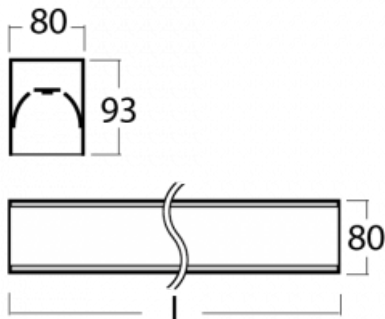

Luminaire

Lina80-S

05S-200I-25GEM3/840, W

Lina80-S luminaires are available in recessed, surface, suspended or wall mounted versions, including the illuminated corner segments. Lina80-S system luminaire can be used to create different shapes or long lines, with special joints that prevent any light to shine through, creating thus a seamless visual effect, suitable for small offices as well as big halls.

Technical drawing

Type of installation	Recessed, Surface, Wall mounted, Suspended, 3 circuit track
Light distribution	Direct
Luminaire shape	Linear
Colour of the luminaires	White
Material	Aluminium
Lifetime	L90/B50 60 000 hours
Warranty	2 years
Description of luminaires	Luminaire recessed/surface/wall mounted/suspended/3 circuit track
Dimensions (l × w × h mm)	1403 mm × 80 mm × 93 mm
Light source	LED MODUL
DIR optical system	Microprisma
Luminous flux*	1180 lm
Colour Temperature	4000 K cool white
Luminous efficacy	120 lm/W
MacAdam Light source	2
Colour rendering index	80
UGR max. X=4H Y=8H, ρ=70,50,20	16.8

00-20700, W
 2 pcs of wall fastening
 Lipo/Lina/Sant

00-20900, F
 bracket for installation
 of suspended type of
 profile as recessed
 trimless

00-21300, W
 Lipo80-S, Lina80-S -
 pendant profile for track
 luminaires; l = 1122mm

00-21301, W
 Lipo80-S, Lina80-S -
 pendant profile for track
 luminaires; l = 2242mm

00-51300, W
 set for suspension into
 3-phase track, non-
 dimmable luminaires

00-51301, W
 set for suspension into
 3-phase track, dimmable
 luminaires