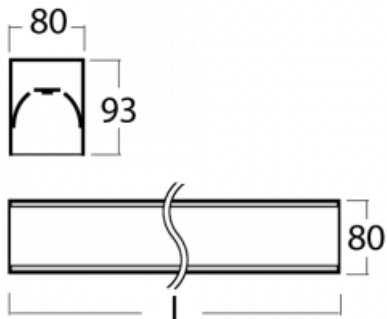

Luminaire

Lina80-S

05S-200I-25GEM3/830, W

EPD[®]

Lina80-S luminaires are available in recessed, surface, suspended or wall mounted versions, including the illuminated corner segments. Lina80-S system luminaire can be used to create different shapes or long lines, with special joints that prevent any light to shine through, creating thus a seamless visual effect, suitable for small offices as well as big halls.

Technical drawing

Type of installation	Recessed, Surface, Wall mounted, Suspended, 3 circuit track
Light distribution	Direct
Luminaire shape	Linear
Colour of the luminaires	White
Material	Aluminium
Lifetime	L90/B50 60 000 hours
Warranty	5 years
Description of luminaires	Luminaire recessed/surface/wall mounted/suspended/3 circuit track
Dimensions	1403 mm × 80 mm × 93 mm
Light source	LED MODUL
Type of optical system	Microprisma
Luminous flux*	1130 lm
Colour Temperature	3000 K warm white
Luminous efficacy	115 lm/W
MacAdam Light source	2
Colour rendering index	80
UGR max. X=4H Y=8H, ρ=70,50,20	16.6

00-20900, F
 bracket for installation
 of suspended type of
 profile as recessed
 trimless

00-21300, W
 Lipo80-S, Lina80-S -
 pendant profile for track
 luminaires; l = 1122mm

00-21301, W
 Lipo80-S, Lina80-S -
 pendant profile for track
 luminaires; l = 2242mm