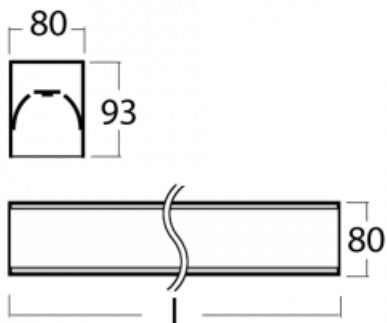

Luminaire

Lina80-S

05S-200I-25GEM3/830, B

EPD®

Lina80-S luminaires are available in recessed, surface, suspended or wall mounted versions, including the illuminated corner segments. Lina80-S system luminaire can be used to create different shapes or long lines, with special joints that prevent any light to shine through, creating thus a seamless visual effect, suitable for small offices as well as big halls.

Technical drawing

Type of installation	Recessed, Surface, Wall mounted, Suspended, 3 circuit track
Light distribution	Direct
Luminaire shape	Linear
Colour of the luminaires	Black
Material	Aluminium
Lifetime	L90/B50 60 000 hours
Warranty	2 years
Description of luminaires	Luminaire recessed/surface/wall mounted/suspended/3 circuit track
Dimensions (l × w × h mm)	1403 mm × 80 mm × 93 mm
Light source	LED MODUL
DIR optical system	Microprisma
Luminous flux*	1130 lm
Colour Temperature	3000 K warm white
Luminous efficacy	115 lm/W
MacAdam Light source	2
Colour rendering index	80
UGR max. X=4H Y=8H, ρ=70,50,20	16.6

00-20700, B
 2 pcs of wall fastening
 Lipo/Lina

00-20900, F
 bracket for installation
 of suspended type of
 profile as recessed
 trimless

00-21300, B
 Lipo80-S, Lina80-S -
 pendant profile for track
 luminaires; l = 1122mm