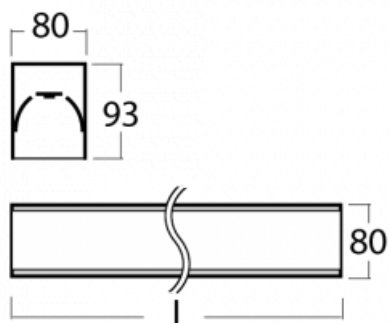

Luminaire

Lina80-S

05S-200I-25GEE/840, S

EPD®

Lina80-S luminaires are available in recessed, surface, suspended or wall mounted versions, including the illuminated corner segments. Lina80-S system luminaire can be used to create different shapes or long lines, with special joints that prevent any light to shine through, creating thus a seamless visual effect, suitable for small offices as well as big halls.

Technical drawing

Type of installation	Recessed, Surface, Wall mounted, Suspended, 3 circuit track
Light distribution	Direct
Luminaire shape	Linear
Colour of the luminaires	Silver
Material	Aluminium
Lifetime	L90/B50 60 000 hours
Warranty	5 years
Description of luminaires	Luminaire recessed/surface/wall mounted/suspended/3 circuit track
Dimensions	1403 mm × 80 mm × 93 mm
Light source	LED MODUL
Type of optical system	Microprisma
Luminous flux*	1180 lm
Colour Temperature	4000 K cool white
Luminous efficacy	120 lm/W
MacAdam Light source	2
Colour rendering index	80
UGR max. X=4H Y=8H, ρ=70,50,20	16.8

00-00352, K
 cable 3x0,75 2000mm

00-00358, K
 cable 3x0,75 4000mm

00-00360, K
 cable 3x0,75 6000mm

00-00363, K
 cable 5x1,5 2000mm

00-00364, K
 cable 5x1,5 4000mm

00-00365, K
 cable 5x1,5 6000mm

00-00370, S
 ceiling cup 80x80x32mm

00-21300, S
 Lipo80-S, Lina80-S -
 pendant profile for track
 luminaires; l = 1122mm

00-21301, S
 Lipo80-S, Lina80-S -
 pendant profile for track
 luminaires; l = 2242mm

00-51300, S
 set for suspension into
 3-phase track, non-
 dimmable luminaires