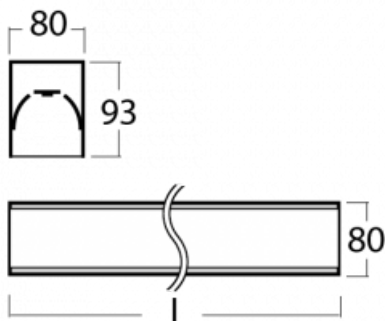

Luminaire

Lina80-S

05S-200I-25GEE/830, B

Lina80-S luminaires are available in recessed, surface, suspended or wall mounted versions, including the illuminated corner segments. Lina80-S system luminaire can be used to create different shapes or long lines, with special joints that prevent any light to shine through, creating thus a seamless visual effect, suitable for small offices as well as big halls.

Technical drawing

Type of installation	Recessed, Surface, Wall mounted, Suspended, 3 circuit track
Light distribution	Direct
Luminaire shape	Linear
Colour of the luminaires	Black
Material	Aluminium
Lifetime	L90/B50 60 000 hours
Warranty	5 years
Description of luminaires	Luminaire recessed/surface/wall mounted/suspended/3 circuit track
Dimensions (l × w × h mm)	1403 mm × 80 mm × 93 mm
Weight	5.2 kg
Light source	LED MODUL
DIR optical system	Microprisma
Luminous flux*	1130 lm
Colour Temperature	3000 K warm white
Luminous efficacy	115 lm/W
MacAdam Light source	2
Colour rendering index	80
UGR max. X=4H Y=8H, ρ=70,50,20	16.6

00-00352, B
 cable 3x0,75 2000mm,
 black

00-00358, B
 cable 3x0,75 4000mm,
 black

00-00360, B
 cable 3x0,75 6000mm,
 black

00-00363, K
 cable 5x1,5 2000mm

00-00364, K
 cable 5x1,5 4000mm

00-00365, K
 cable 5x1,5 6000mm