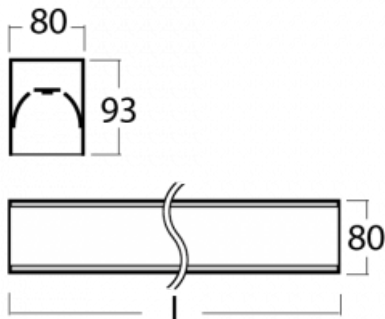

# Lina80-S

05S-200I-20GHTD/830, W

Lina80-S luminaires are available in recessed, surface, suspended or wall mounted versions, including the illuminated corner segments. Lina80-S system luminaire can be used to create different shapes or long lines, with special joints that prevent any light to shine through, creating thus a seamless visual effect, suitable for small offices as well as big halls.

**Technical drawing**

Type of installation	Recessed, Surface, Wall mounted, Suspended, 3 circuit track
Light distribution	Direct
Luminaire shape	Linear
Colour of the luminaires	White
Material	Aluminium
Lifetime	L80/B10 70 000 hours
Warranty	5 years
Description of luminaires	Luminaire recessed/surface/wall mounted/suspended/3 circuit track
Dimensions (l × w × h mm)	1122 mm × 80 mm × 93 mm
Light source	LED MODUL
DIR optical system	Microprisma
Luminous flux*	4280 lm
Colour Temperature	3000 K warm white
Luminous efficacy	98 lm/W
MacAdam Light source	2
Colour rendering index	80
UGR max. X=4H Y=8H, ρ=70,50,20	22.1

**00-00354, W**  
 cable 5x0,75 1000mm,  
 white

**00-00355, W**  
 cable 5x0,75 2000mm,  
 white

**00-00356, W**  
 cable 5x0,75 4000mm,  
 white

**00-00357, W**  
 cable 5x0,75 6000mm,  
 white

**00-00363, K**  
 cable 5x1,5 2000mm

**00-21300, W**  
 Lipo80-S, Lina80-S -  
 pendant profile for track  
 luminaires; l = 1122mm

**00-21301, W**  
 Lipo80-S, Lina80-S -  
 pendant profile for track  
 luminaires; l = 2242mm

**00-51300, W**  
 set for suspension into  
 3-phase track, non-  
 dimmable luminaires