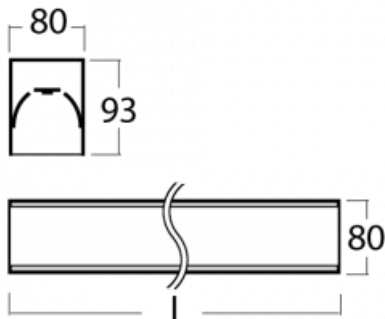

Luminaire

Lina80-S

05S-200I-20GHTD/830, S

Lina80-S luminaires are available in recessed, surface, suspended or wall mounted versions, including the illuminated corner segments. Lina80-S system luminaire can be used to create different shapes or long lines, with special joints that prevent any light to shine through, creating thus a seamless visual effect, suitable for small offices as well as big halls.

Technical drawing

Type of installation	Recessed, Surface, Wall mounted, Suspended, 3 circuit track
Light distribution	Direct
Luminaire shape	Linear
Colour of the luminaires	Silver
Material	Aluminium
Lifetime	L80/B10 70 000 hours
Warranty	5 years
Description of luminaires	Luminaire recessed/surface/wall mounted/suspended/3 circuit track
Dimensions (l × w × h mm)	1122 mm × 80 mm × 93 mm
Light source	LED MODUL
DIR optical system	Microprisma
Luminous flux*	4280 lm
Colour Temperature	3000 K warm white
Luminous efficacy	98 lm/W
MacAdam Light source	2
Colour rendering index	80
UGR max. X=4H Y=8H, ρ=70,50,20	22.1

00-00355, K
 cable 5x0,75 2000mm,
 transparent

00-00356, K
 cable 5x0,75 4000mm,
 transparent

00-00357, K
 cable 5x0,75 6000mm,
 transparent

00-00363, K
 cable 5x1,5 2000mm

00-00364, K
 cable 5x1,5 4000mm

00-20700, S
 2 pcs of wall fastening
 Lipo/Lina

00-20900, F
 bracket for installation
 of suspended type of
 profile as recessed
 trimless

00-21300, S
 Lipo80-S, Lina80-S -
 pendant profile for track
 luminaires; l = 1122mm