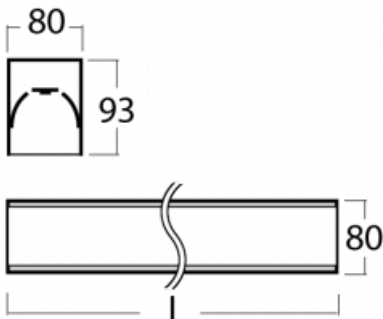

Luminaire

Lina80-S

05S-200I-20GHE/840, B

Lina80-S luminaires are available in recessed, surface, suspended or wall mounted versions, including the illuminated corner segments. Lina80-S system luminaire can be used to create different shapes or long lines, with special joints that prevent any light to shine through, creating thus a seamless visual effect, suitable for small offices as well as big halls.

Technical drawing

Type of installation	Recessed, Surface, Wall mounted, Suspended, 3 circuit track
Light distribution	Direct
Luminaire shape	Linear
Colour of the luminaires	Black
Material	Aluminium
Lifetime	L80/B10 70 000 hours
Warranty	5 years
Description of luminaires	Luminaire recessed/surface/wall mounted/suspended/3 circuit track
Dimensions (l × w × h mm)	1122 mm × 80 mm × 93 mm
Weight	4.3 kg
Light source	LED MODUL
DIR optical system	Microprisma
Luminous flux*	4490 lm
Colour Temperature	4000 K cool white
Luminous efficacy	103 lm/W
MacAdam Light source	2
Colour rendering index	80
UGR max. X=4H Y=8H, ρ=70,50,20	22.2

Luminaire power input*	43.8 W
Connection of the luminaires	ON/OFF
Electrical voltage	220-240V
Frequency	50/60Hz

 **CE** IP 40

*±10 %

Downloads

Installation instructions

Photos

Accessories

00-00200, N
 straight connector

00-20700, B
 2 pcs of wall fastening
 Lipo/Lina

00-20900, F
 bracket for installation
 of suspended type of
 profile as recessed
 trimless

00-21300, B
 Lipo80-S, Lina80-S -
 pendant profile for track
 luminaires; l = 1122mm