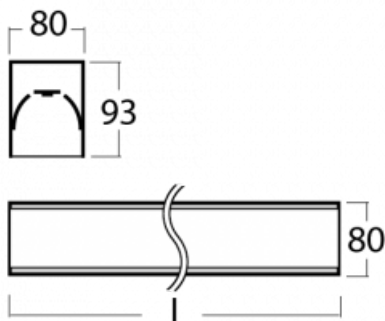

Luminaire

Lina80-S

05S-200I-20GHE/830, W

EPD®

Lina80-S luminaires are available in recessed, surface, suspended or wall mounted versions, including the illuminated corner segments. Lina80-S system luminaire can be used to create different shapes or long lines, with special joints that prevent any light to shine through, creating thus a seamless visual effect, suitable for small offices as well as big halls.

Technical drawing

Type of installation	Recessed, Surface, Wall mounted, Suspended, 3 circuit track
Light distribution	Direct
Luminaire shape	Linear
Colour of the luminaires	White
Material	Aluminium
Lifetime	L80/B10 70 000 hours
Warranty	5 years
Description of luminaires	Luminaire recessed/surface/wall mounted/suspended/3 circuit track
Dimensions	1122 mm × 80 mm × 93 mm
Light source	LED MODUL
Type of optical system	Microprisma
Luminous flux*	4280 lm
Colour Temperature	3000 K warm white
Luminous efficacy	98 lm/W
MacAdam Light source	2
Colour rendering index	80
UGR max. X=4H Y=8H, ρ=70,50,20	22.1

Luminaire power input*	43.8 W
Connection of the luminaires	ON/OFF
Electrical voltage	220-240V
Frequency	50/60Hz

  IP 40

*±10 %

Downloads

Installation instructions

Photos

Accessories

00-00200, N
 straight connector

00-21300, W
 Lipo80-S, Lina80-S -
 pendant profile for track
 luminaires; l = 1122mm

00-21301, W
 Lipo80-S, Lina80-S -
 pendant profile for track
 luminaires; l = 2242mm

00-51300, W
 set for suspension into
 3-phase track, non-
 dimmable luminaires