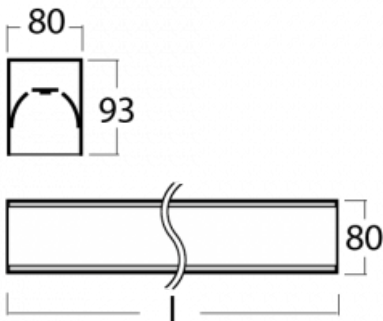

Luminaire

Lina80-S

05S-200I-20GHE/830, S

Type of installation	Recessed, Surface, Wall mounted, Suspended, 3 circuit track
Light distribution	Direct
Luminaire shape	Linear
Colour of the luminaires	Silver
Material	Aluminium
Lifetime	L80/B10 70 000 hours
Warranty	5 years
Description of luminaires	Luminaire recessed/surface/wall mounted/suspended/3 circuit track
Dimensions (l × w × h mm)	1122 mm × 80 mm × 93 mm
Light source	LED MODUL
DIR optical system	Microprisma
Luminous flux*	4280 lm
Colour Temperature	3000 K warm white
Luminous efficacy	98 lm/W
MacAdam Light source	2
Colour rendering index	80
UGR max. X=4H Y=8H, ρ=70,50,20	22.1

Lina80-S luminaires are available in recessed, surface, suspended or wall mounted versions, including the illuminated corner segments. Lina80-S system luminaire can be used to create different shapes or long lines, with special joints that prevent any light to shine through, creating thus a seamless visual effect, suitable for small offices as well as big halls.

Technical drawing

Luminaire power input*	43.8 W
Connection of the luminaires	ON/OFF
Electrical voltage	220-240V
Frequency	50/60Hz

 **CE** IP 40

*±10 %

Downloads

Installation instructions

Photos

Accessories

00-21300, S
Lipo80-S, Lina80-S -
pendant profile for track
luminaires; l = 1122mm

00-21301, S
Lipo80-S, Lina80-S -
pendant profile for track
luminaires; l = 2242mm

00-51300, S
set for suspension into
3-phase track, non-
dimmable luminaires