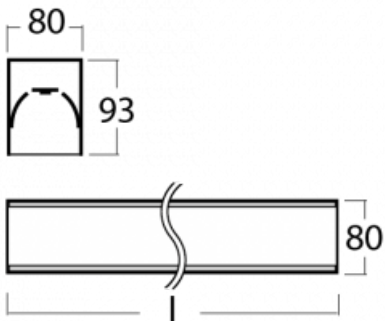

Technical drawing